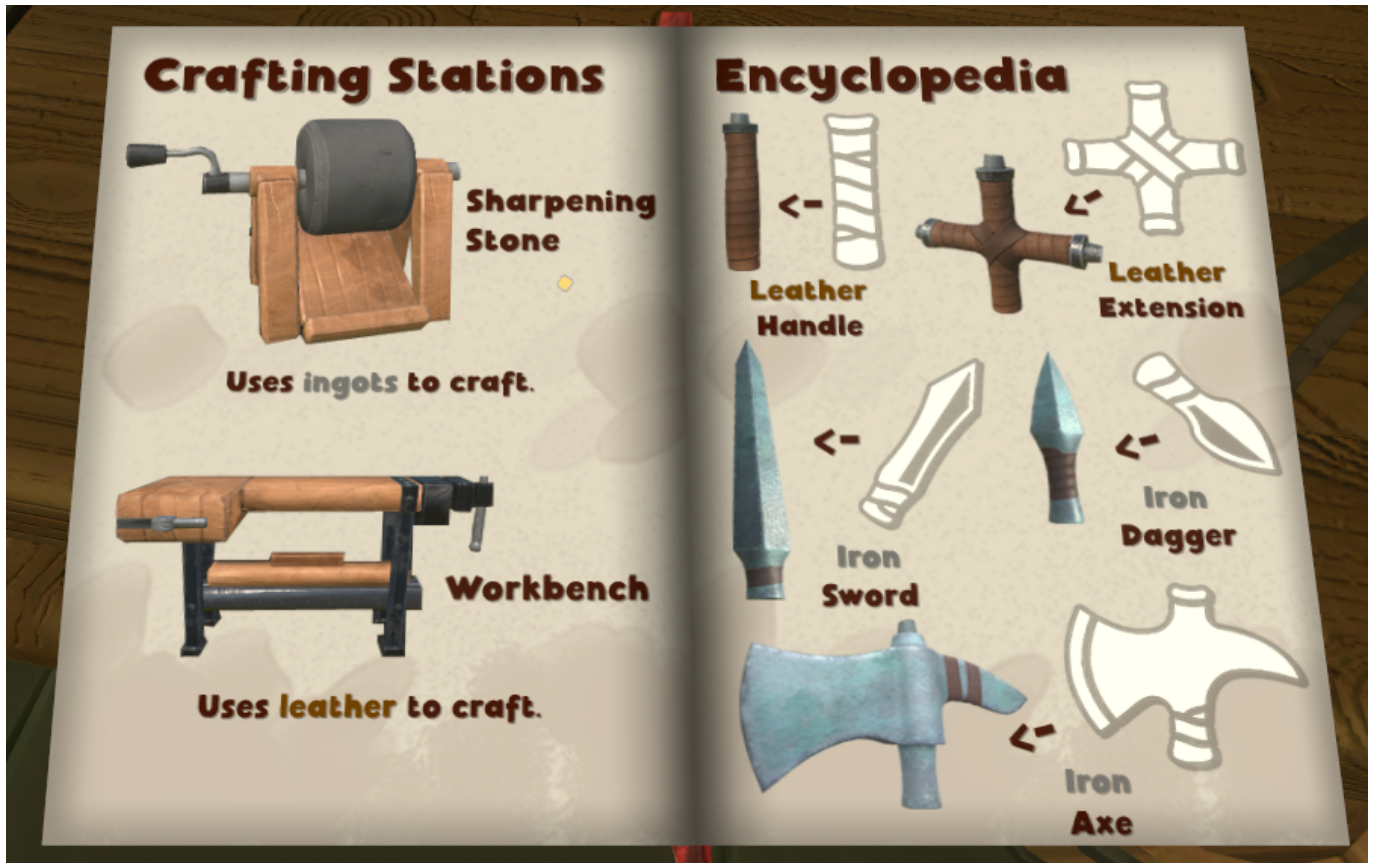

game, smithworks

Smithworks

Keyboard

Orders

Sharpening Stone / Workbench

Smelting

Anvil

From: <https://wiki.nanoscopic.de/> - nanoscopic wiki