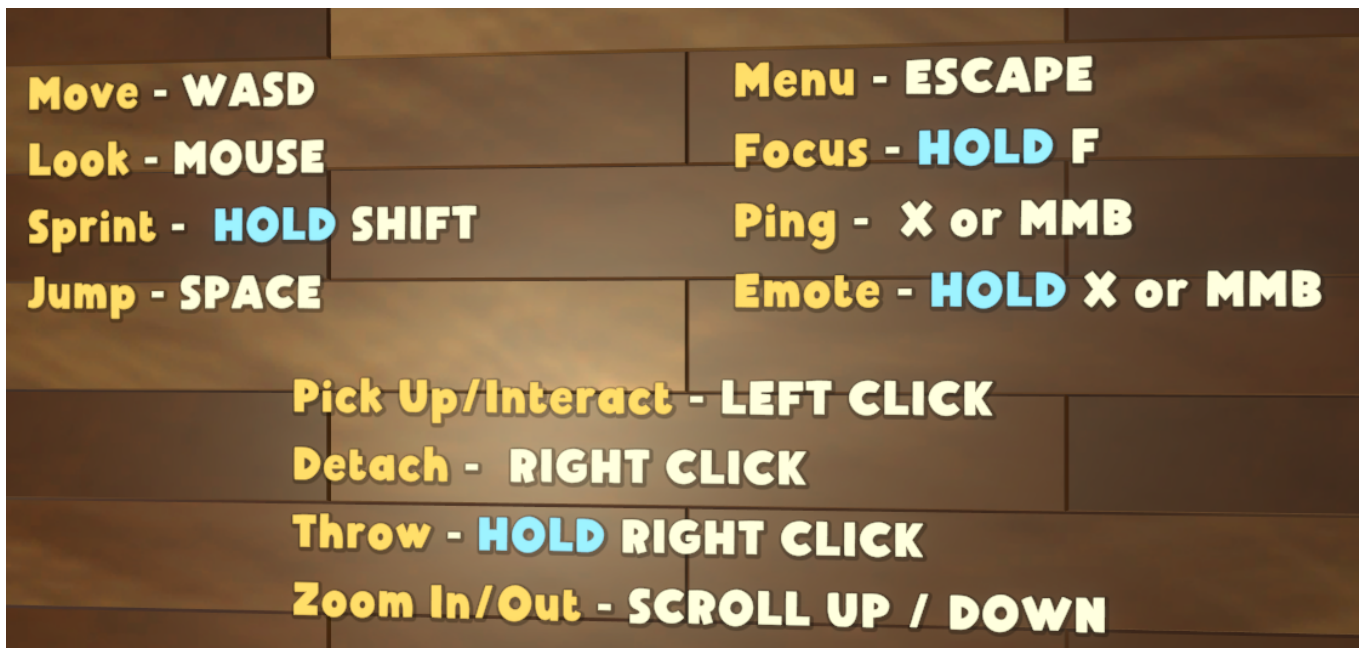

game, smithworks

Smithworks

Keyboard

Orders

Sharpening Stone / Workbench

Smelting

Anvil

From: <https://wiki.nanoscopic.de/> - nanoscopic wiki