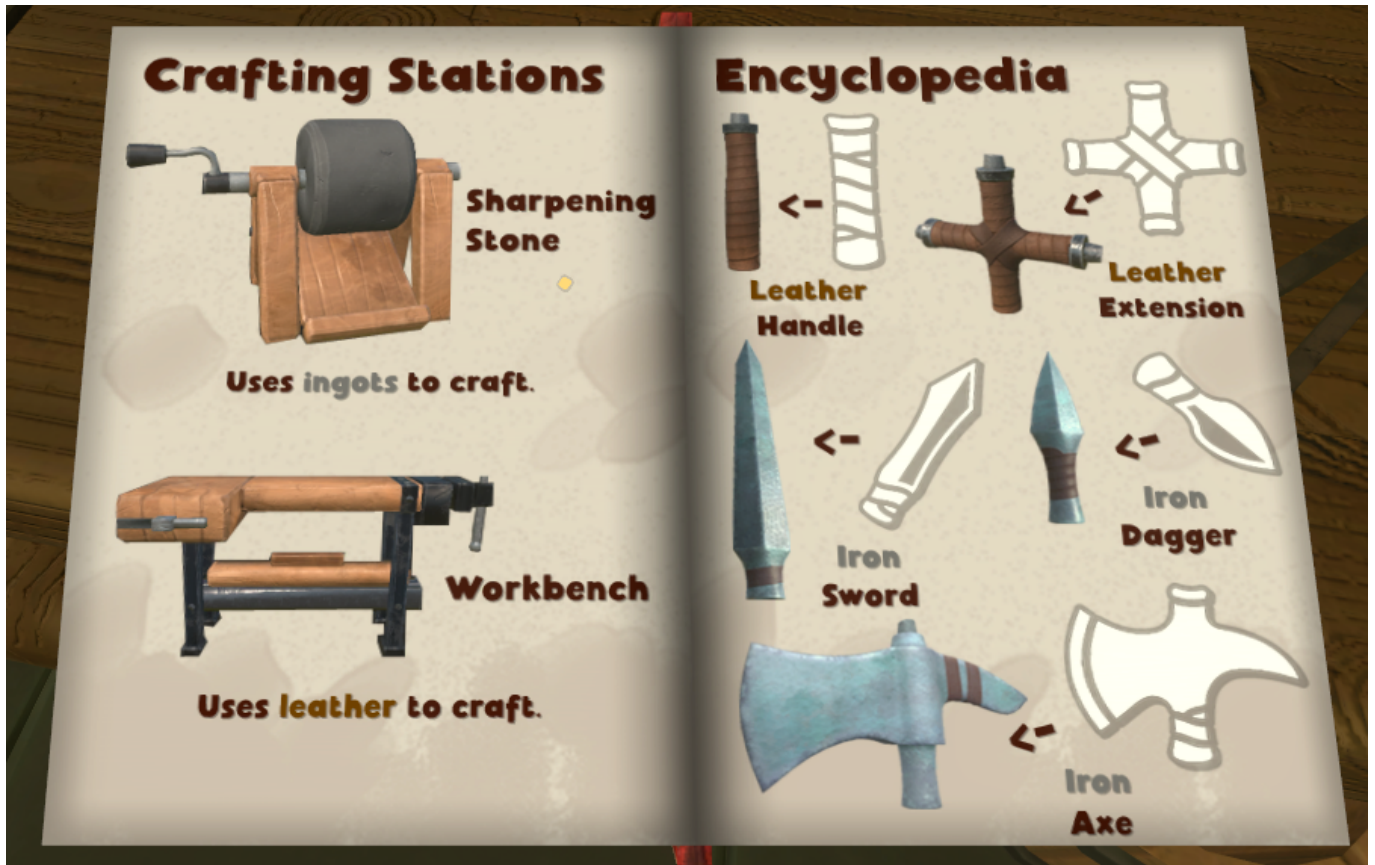

game, smithworks

Smithworks

Keyboard

Orders

Sharpening Stone / Workbench

Smelting

Anvil

From: <https://wiki.nanoscopic.de/> - nanoscopic wiki